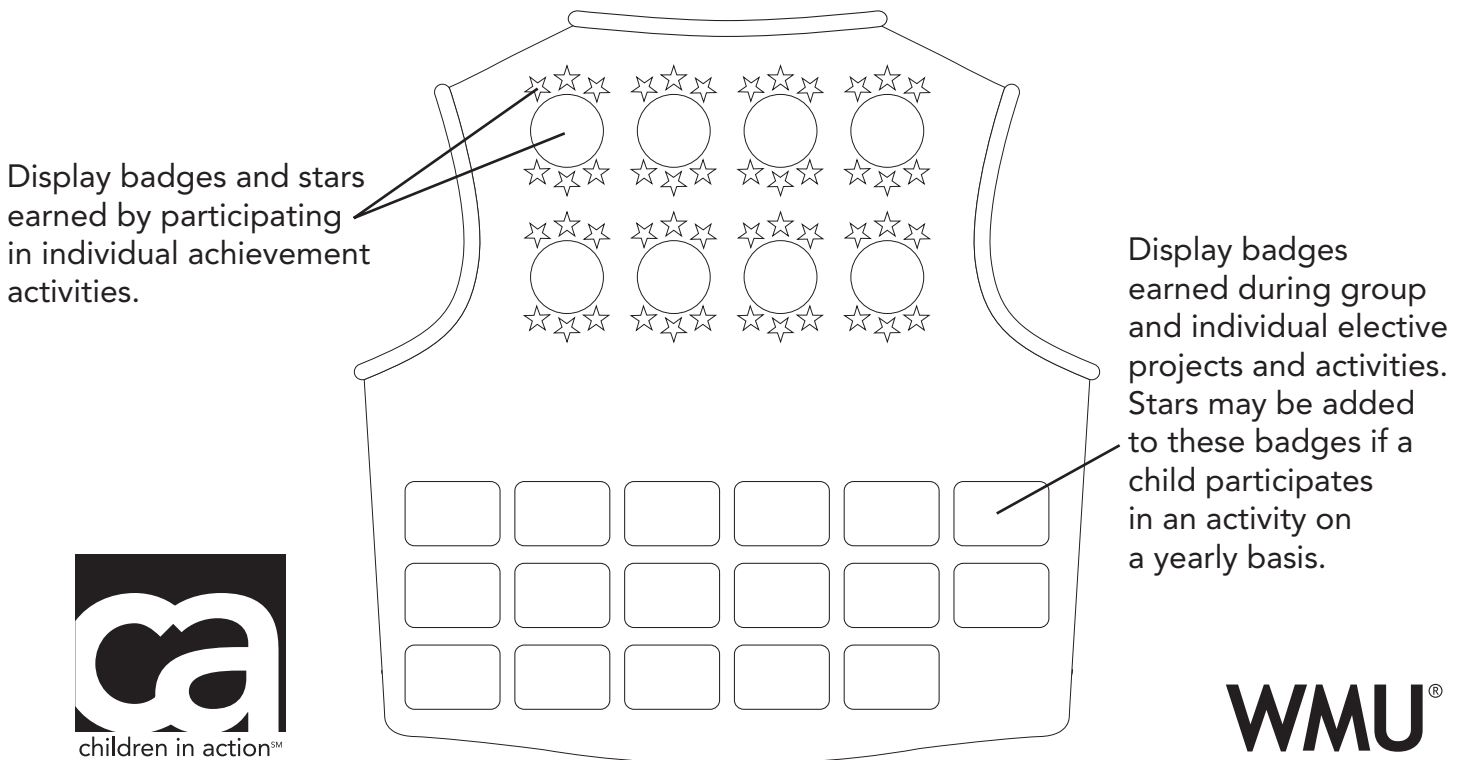

CA Badge Placement

Parents and leaders may use this guide as a suggestion when placing badges on a CA's vest.
For a complete selection of current badges, visit wmustore.com.

Learn more about Children in Action at wmu.com/children.

WMU[®]
God's mission.
Our passion.